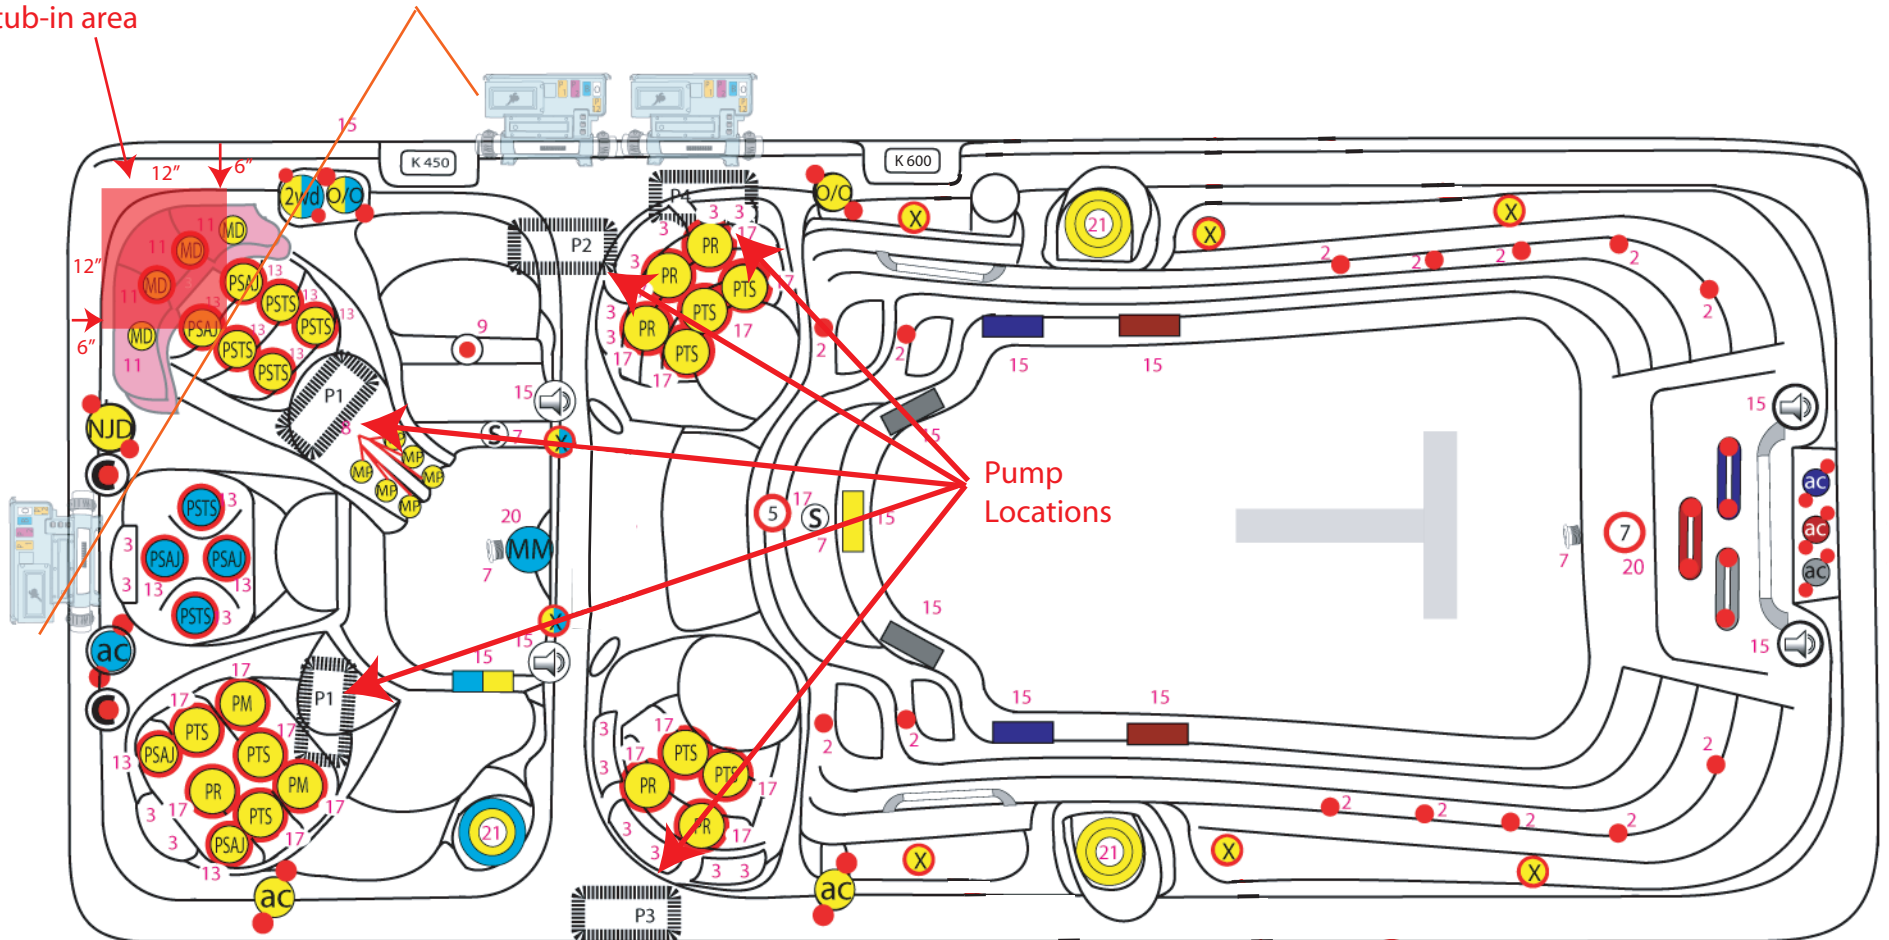

19' Swim Spa

Electrical
stub-in area

ELECTRICAL CONNECTION POINT

*Actual dimensions may slightly vary. Please allow a .5" tolerance

*Dimensions are subject to change at any time.

Please refer to actual product to be installed for actual dimensions